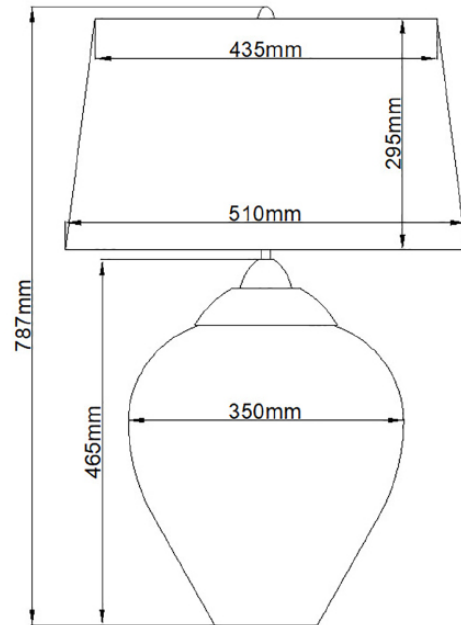

MODEL: Table Lamp

Samara's textured blown glass, classic polished nickel metal-work and beautiful hand-made fabric shades combine to form an arresting and gorgeous table-lamp. Combined with a 4-way switch, this design features independent light sources for the shade and the glass. (GU10 supplied)

1. Stock Code	QN-SAMARA-TL-CLR	17. Minimum Drop (mm)	
2. Product Type	Table Lamp	18. Maximum Drop (mm)	
3. Category	Interior	19. Chain/extension rods	
4. Family	Samara	20. Ceiling Pan Width/Diameter	
5. Finish	Polished Nickel	21. Net Weight (kg)	5.27kg
6. IP Rating		22. Gross Weight (kg)	5.85kg
7. Class	Class I	23. Back Plate Height (mm)	
8. Voltage	220-240v 50hz	24. Back Plate Width (mm)	
9. Max. Wattage	60W	25. Base Plate Depth (mm)	
10. Lamp Holder Type	E27	26. Build Materials	Steel, Clear Glass, Faux Silk
11. No. of Lamps	1	27. Box Dimensions	48 x 49 x 50cm
12. Lamp Supplied	1 x 7W LED GU10	28. Barcode	5024005380818
13. Lumen Output	No	29. Guarantee	general 2 year guarantee
14. Overall Width-Diameter (mm)	457mm		
15. Overall Height (mm)	715mm		
16. Overall Depth (mm)			